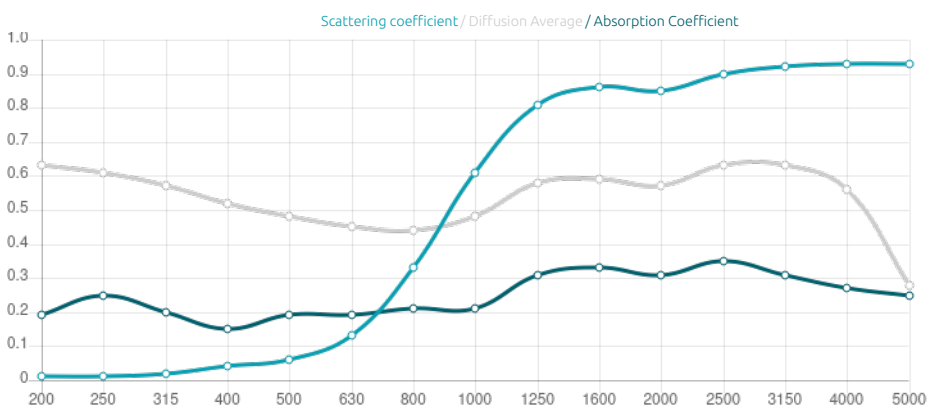

**Performance**

**Technical Information**

**Features**

Type: 1D - QRD Diffuser

Scattering range: 350 Hz to 6000 Hz

Available fire rate:  
FG | Furniture Grade

Materials:  
- Acoustic fabric  
- HMDF and plywood structure

Integrated fixing system already incorporated on the panel.

**Dimensions:**

FG - WF | 595x595x60mm | 4.08 Kg

Lagos Fabric Diffuser

Lagos Fabric is the result of extensive research into diffusion techniques – it is based on a traditional QRD diffuser, but combine varying widths with each cell depth, overcoming some of the limitations of the standard QRD diffuser.