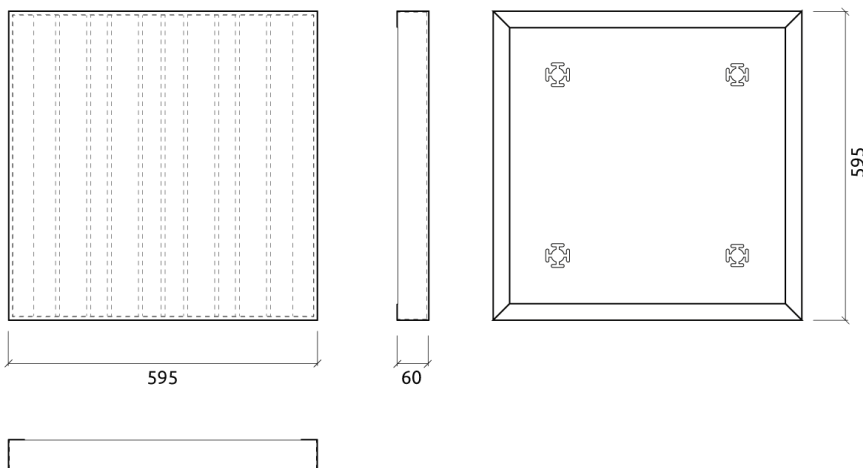

Technical Information

Features

Type: 1D - QRD Diffuser

Scattering range: 350 Hz to 6000 Hz

Available fire rate:
FG | Furniture Grade

Materials:
- Acoustic fabric
- HMDF and plywood structure

Integrated fixing system already incorporated on the panel.

Dimensions:

FG - WF | 595x595x60mm | 4.08 Kg