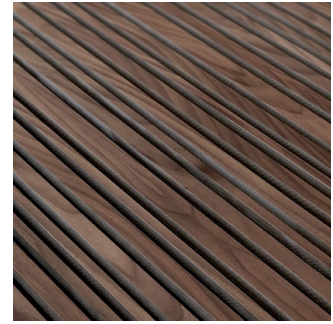

Performance

Features

Available Fire Rates:
 FG | Furniture Grade
 FR | Fire Rated

(FG) Materials:
 - Natural wood veneer | Lacquered HMD

(FR) Materials:
 - Fire retardant HMDF | Fire retardant Melamine

Technical Information

Dimensions:

- FG - LW | 1760x1175x12mm | 15.2 Kg
- FG - NW | 1760x1175x12mm | 15.2 Kg
- FR - LW | 1760x1175x12mm | 15.2 Kg
- FR | 1760x1175x12mm | 15.2 Kg
- FR - NW | 1760x1175x12mm | 15.2 Kg

Artnovion's construction line is composed of Surface, large scale panels aimed solely at the architecture and construction market. Our large scale panels allow you to incorporate your acoustics into the building of your space, supplying a practical and efficient solution. Siena Surface is the perfect solution to treat reflective surfaces that cause interfering reflections and excessive reverberation, which can corrupt work environments, meeting and gathering areas, music quality and speech intelligibility. Easy and quickly to install Siena Surface is an efficient absorption panel with a 2D pattern, that when combined with other panels from our range, creates a mesmerizing effect.

Product finishes

(FG - LW) Lacquered Wood Finishes

FG | (L11) Raw White FG | (L12) Raw Black

(FG - NW) Natural Wood Finishes

FG | (W08) Wenge Natura FG | (W09) Black Walnut Natura FG | (W11) Okoumé Natura FG | (W12) Ash Natura