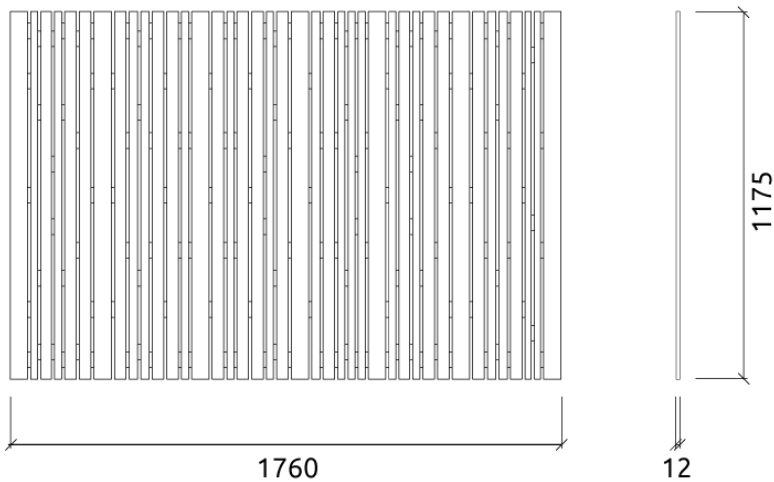

Performance

Features

Available Fire Rates:
 FG | Furniture Grade
 FR | Fire Rated

(FG) Materials:
 - Natural wood veneer | Lacquered HMD

(FR) Materials:
 - Fire retardant HMDF | Fire retardant Melamine

Technical Information

Dimensions:

- FG - LW | 1760x1175x12mm | 15.2 Kg
- FG - NW | 1760x1175x12mm | 15.2 Kg
- FR - LW | 1760x1175x12mm | 15.2 Kg
- FR | 1760x1175x12mm | 15.2 Kg
- FR - NW | 1760x1175x12mm | 15.2 Kg

Artnovion's construction line is composed of Surface, large scale panels aimed solely at the architecture and construction market. Our large scale panels allow you to incorporate your acoustics into the building of your space, supplying a practical and efficient solution. Siena Surface is the perfect solution to treat reflective surfaces that cause interfering reflections and excessive reverberation, which can corrupt work environments, meeting and gathering areas, music quality and speech intelligibility. Easy and quickly to install Siena Surface is an efficient absorption panel with a 2D pattern, that when combined with other panels from our range, creates a mesmerizing effect.