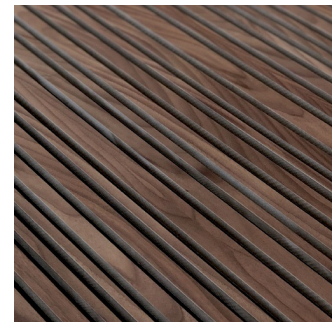

Performance

Features

Available Fire Rates:
 FG | Furniture Grade
 FR | Fire Rated

(FG) Materials:
 - Natural wood veneer | Lacquered HMD

(FR) Materials:
 - Fire retardant HMDF | Fire retardant Melamine

Technical Information

Dimensions:

- FG - LW | 1760x1175x12mm | 15.2 Kg
- FG - NW | 1760x1175x12mm | 15.2 Kg
- FR - LW | 1760x1175x12mm | 15.2 Kg
- FR | 1760x1175x12mm | 15.2 Kg
- FR - NW | 1760x1175x12mm | 15.2 Kg

Artnovion's construction line is composed of Surface, large scale panels aimed solely at the architecture and construction market. Our large scale panels allow you to incorporate your acoustics into the building of your space, supplying a practical and efficient solution. Siena Surface is the perfect solution to treat reflective surfaces that cause interfering reflections and excessive reverberation, which can corrupt work environments, meeting and gathering areas, music quality and speech intelligibility. Easy and quickly to install Siena Surface is an efficient absorption panel with a 2D pattern, that when combined with other panels from our range, creates a mesmerizing effect.

Product finishes

(FG - LW) Lacquered Wood Finishes

FG | (L11) Raw White FG | (L12) Raw Black

(FG - NW) Natural Wood Finishes

FG | (W08) Wenge Natura FG | (W09) Black Walnut Natura FG | (W11) Okoumé Natura FG | (W12) Ash Natura

FR | (M06) Béton M

(FR - NW) Natural Wood Finishes

FR | (W08) Wenge Natura FR | (W09) Black Walnut Natura FR | (W11) Okoumé Natura FR | (W12) Ash Natura