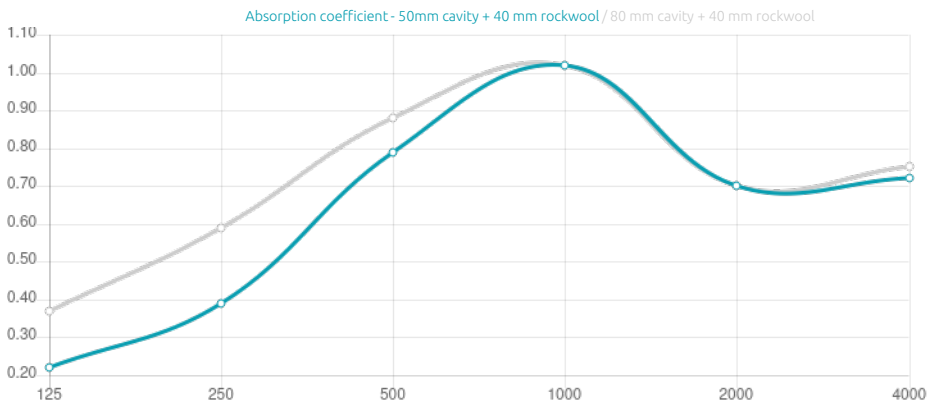

Performance

Features

Available Fire Rates:
 FG | Furniture Grade
 FR | Fire Rated

(FG) Materials:
 - Natural wood veneer | Lacquered HMD

(FR) Materials:
 - Fire retardant HMDF | Fire retardant Melamine

Technical Information

Dimensions:

- FG - LW | 1760x1175x12mm | 15.2 Kg
- FG - NW | 1760x1175x12mm | 15.2 Kg
- FR - LW | 1760x1175x12mm | 15.2 Kg
- FR | 1760x1175x12mm | 15.2 Kg
- FR - NW | 1760x1175x12mm | 15.2 Kg

Artnovion's construction line is composed of Surface, large scale panels aimed solely at the architecture and construction market. Our large scale panels allow you to incorporate your acoustics into the building of your space, supplying a practical and efficient solution. Siena Surface is the perfect solution to treat reflective surfaces that cause interfering reflections and excessive reverberation, which can corrupt work environments, meeting and gathering areas, music quality and speech intelligibility. Easy and quickly to install Siena Surface is an efficient absorption panel with a 2D pattern, that when combined with other panels from our range, creates a mesmerizing effect.