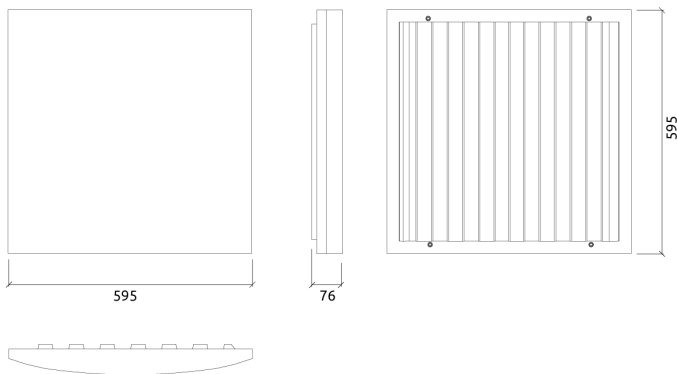

Technical Information

Features

Type: Absorber

Absorption Range: 125 Hz to 8000 Hz

Acoustic Class: A | (aw) = 1,0

Available fire rate:
FG | Furniture Grade

1. Materials:
2. Acoustic fabric
   - Marine grade plywood structural frame
   - Calibrated cell acoustic foam

Six M6 Screw Thread receiver included on each panel.

Dimensions:

- FG - SF | 595x595x76mm | 1.28 Kg
- FG - WF | 595x595x76mm | 1.34 Kg