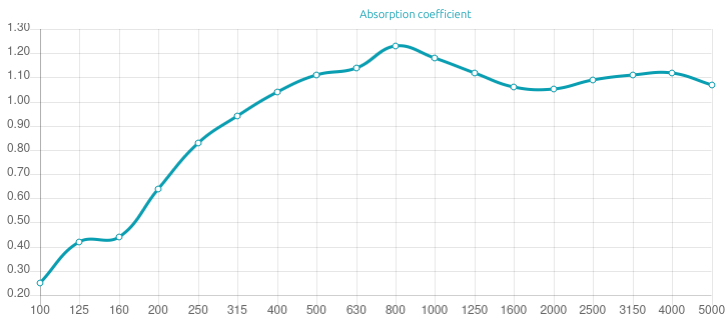

Performance

Technical Information

Features

Type: Absorber

Absorption Range: 125 Hz to 8000 Hz

Acoustic Class: A | (aw) = 1,0

Available fire rate:
FG | Furniture Grade

- Materials:
- Acoustic fabric
 - Marine grade plywood structural frame
 - Calibrated cell acoustic foam

Six M6 Screw Thread receiver included on each panel.

Dimensions:

- FG - SF | 595x595x76mm | 1.28 Kg
- FG - WF | 595x595x76mm | 1.34 Kg

Andrea is one of the most efficient absorbers on the market.

Designed using a patented Artnovion technique, it excels at controlling first reflections and is suited to treat a broadband range of frequencies.