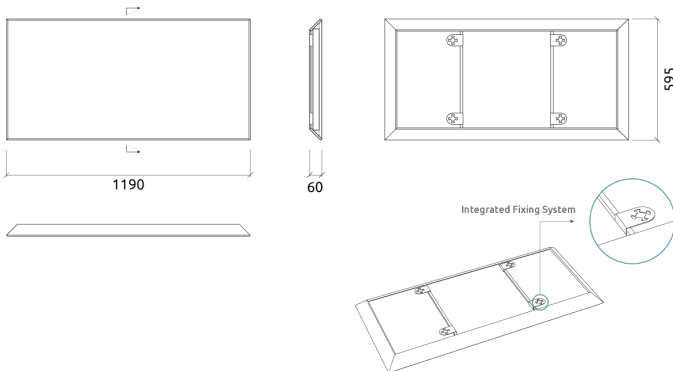

Technical Information

Features

Type: Absorber

Absorption Range: 350 Hz to 8000 Hz

Acoustic Class: B | (aw) = 0,95

Available fire rate:

FG | Furniture Grade

Sparta Absorber

Materials:

- Acoustic fabric
- Structural frame
- Calibrated cell acoustic foam

Dimensions | 595x1190x60mm

Integrated fixing system.

This panel can be rotated 90° to any orientation.

The new Artnovion Stealth line of acoustic products are easy-to-use tools for unimpeded acoustic design. This range of acoustic treatment solutions allows you to seamlessly incorporate and cover speakers, cabling, and all the acoustic treatment a home cinema requires, all behind a continuous fabric front, simplifying many aspects of a home cinema install.

The Artnovion home cinema Stealth Line brings a new approach to seamlessly incorporating absorber, diffusers and speakers into cinema design.

[Goes with Lagos Fabric Diffuser](#)

Fixing system:

This panel is installed with an integrated fixing system, hung on screws.

Dimensions:

FG - SF | 1190x595x60mm | 3.38 Kg
FG - WF | 1190x595x60mm | 3.38 Kg