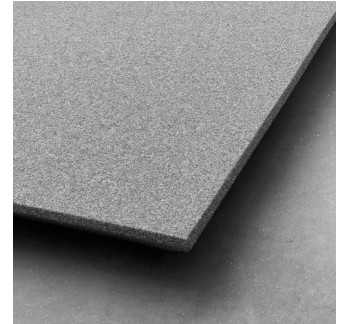

Performance

Technical Information

Features

**Type: Absorber**

Absorption Range: 350 Hz to 8000 Hz

Acoustic Class: B | (aw) = 0,95

Available fire rate:

FG | Furniture Grade

**Sparta Absorber**

Materials:

- Acoustic fabric
- Structural frame
- Calibrated cell acoustic foam

Dimensions | 595x1190x60mm

Integrated fixing system.

This panel can be rotated 90° to any orientation.

The new Artnovion Stealth line of acoustic products are easy-to-use tools for unimpeded acoustic design. This range of acoustic treatment solutions allows you to seamlessly incorporate and cover speakers, cabling, and all the acoustic treatment a home cinema requires, all behind a continuous fabric front, simplifying many aspects of a home cinema install.

The Artnovion home cinema Stealth Line brings a new approach to seamlessly incorporating absorber, diffusers and speakers into cinema design.

[Goes with Lagos Fabric Diffuser](#)

**Fixing system:**

This panel is installed with an integrated fixing system, hung on screws.

**Dimensions:**

FG - SF | 1190x595x60mm | 3.38 Kg  
 FG - WF | 1190x595x60mm | 3.38 Kg

Sparta - Range

Sparta is an acoustic panel with a simple design, that provides a broadband absorption range. Sparta is aimed for people who want to maintain neutral aesthetics in their home cinema, but require a proper acoustic solution. In line with this concept, Artnovion also created a speaker cover version, a visually identical solution that allows for speaker integration. Sparta Speaker is made using an acoustically transparent fabric, carefully developed to preserve the speaker response pattern. Sparta is an acoustic panel with a simple design fashioned for an absorption treatment range from 350 Hz up to 8000 Hz.