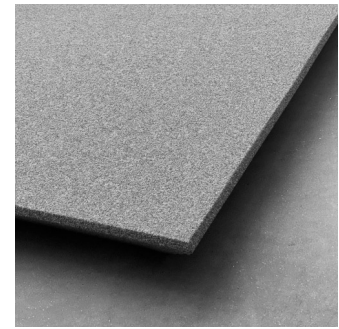

**Dimensions:**

FG - SF | 1190x595x60mm | 3.38 Kg  
 FG - WF | 1190x595x60mm | 3.38 Kg

Sparta - Range

Sparta is an acoustic panel with a simple design, that provides a broadband absorption range. Sparta is aimed for people who want to maintain neutral aesthetics in their home cinema, but require a proper acoustic solution. In line with this concept, Artnovion also created a speaker cover version, a visually identical solution that allows for speaker integration. Sparta Speaker is made using an acoustically transparent fabric, carefully developed to preserve the speaker response pattern. Sparta is an acoustic panel with a simple design fashioned for an absorption treatment range from 350 Hz up to 8000 Hz.

**Product finishes**

(FG - SF) Suede Fabric Finishes

(FG - WF) Weave Fabric Finishes

**Purpose**

- Improved speech intelligibility
- Noise control
- Reducing excessive reverberation

**Recommended for**

- Home Cinema
- Home Theater
- Media Room
- Living Room