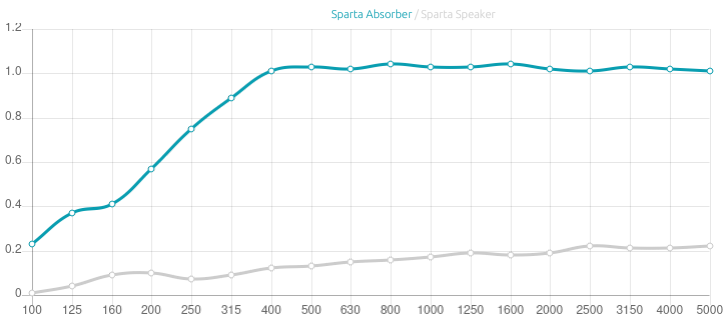

Performance

Technical Information

Features

**Type: Absorber**

Absorption Range: 350 Hz to 8000 Hz

Acoustic Class: B | (aw) = 0,95

Available fire rate:

FG | Furniture Grade

**Sparta Absorber**

Materials:

- Acoustic fabric
- Structural frame
- Calibrated cell acoustic foam

Dimensions | 595x1190x60mm

Integrated fixing system.

This panel can be rotated 90° to any orientation.

The new Artnovion Stealth line of acoustic products are easy-to-use tools for unimpeded acoustic design. This range of acoustic treatment solutions allows you to seamlessly incorporate and cover speakers, cabling, and all the acoustic treatment a home cinema requires, all behind a continuous fabric front, simplifying many aspects of a home cinema install.

**Dimensions:**

FG - SF | 1190x595x60mm | 3.38 Kg  
 FG - WF | 1190x595x60mm | 3.38 Kg

Sparta - Range

Sparta is an acoustic panel with a simple design, that provides a broadband absorption range. Sparta is aimed for people who want to maintain neutral aesthetics in their home cinema, but require a proper acoustic solution. In line with this concept, Artnovion also created a speaker cover version, a visually identical solution that allows for speaker integration. Sparta Speaker is made using an acoustically transparent fabric, carefully developed to preserve the speaker response pattern. Sparta is an acoustic panel with a simple design fashioned for an absorption treatment range from 350 Hz up to 8000 Hz.