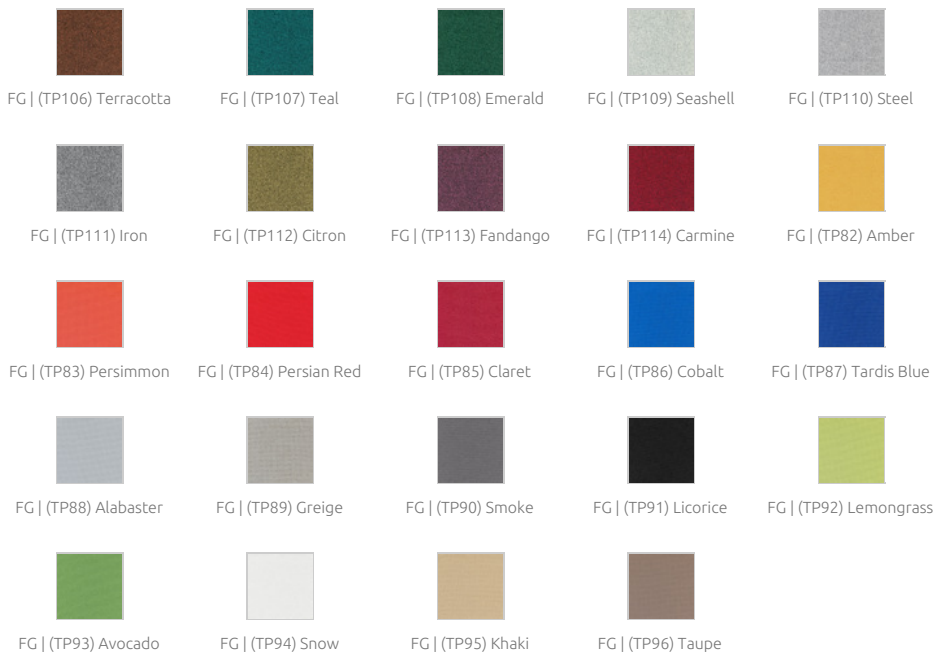

**Dimensions:**

FG - SF | 1190x595x60mm | 3.38 Kg  
 FG - WF | 1190x595x60mm | 3.38 Kg

Sparta - Range

Sparta is an acoustic panel with a simple design, that provides a broadband absorption range. Sparta is aimed for people who want to maintain neutral aesthetics in their home cinema, but require a proper acoustic solution. In line with this concept, Artnovion also created a speaker cover version, a visually identical solution that allows for speaker integration. Sparta Speaker is made using an acoustically transparent fabric, carefully developed to preserve the speaker response pattern. Sparta is an acoustic panel with a simple design fashioned for an absorption treatment range from 350 Hz up to 8000 Hz.

**Product finishes**

(FG - SF) Suede Fabric Finishes

(FG - WF) Weave Fabric Finishes

**Purpose**

- Improved speech intelligibility
- Noise control
- Reducing excessive reverberation

**Recommended for**

- Home Cinema
- Home Theater
- Media Room
- Living Room