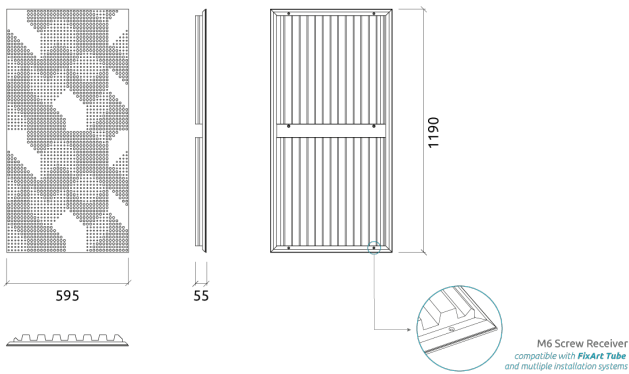

Performance

Technical Information

Features

Type: Absorber

Absorption Range: 315 Hz to 3150 Hz

Acoustic Class: C | (aw) = 0,7

Available fire rates:
FG | Furniture Grade

Materials:
- Natural wood veneer ! Lacquered HMDf
- Marine grade plywood structural frame
- Calibrated cell acoustic foam

Four M6 Screw Thread receiver included on each panel.

Dimensions:

FG - LW | 595x1190x55mm | 3.8 Kg
FG - NW | 595x1190x55mm | 3.7 Kg

Flat reflective surfaces are known to cause interfering reflections and excessive echo, which can impose restrictions on the functionality of your home cinema or hi-fi room. In order to address your specific needs, Artnovion developed the Komodo W Absorber, a decorative and innovative wooden panel with an acoustically optimised perforation pattern that eliminates sound radiation effects, offering reflection and reverberation control.