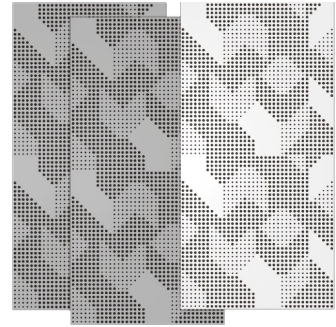

Performance

Technical Information

Features

Type: Absorber

Absorption Range: 315 Hz to 3150 Hz

Acoustic Class: C | (aw) = 0,7

Available fire rates:
FG | Furniture Grade

Materials:
- Natural wood veneer ! Lacquered HMDf
- Marine grade plywood structural frame
- Calibrated cell acoustic foam

Four M6 Screw Thread receiver included on each panel.

Dimensions:

FG - LW | 595x1190x55mm | 3.8 Kg
FG - NW | 595x1190x55mm | 3.7 Kg

Flat reflective surfaces are known to cause interfering reflections and excessive echo, which can impose restrictions on the functionality of your home cinema or hi-fi room. In order to address your specific needs, Artnovion developed the Komodo W Absorber, a decorative and innovative wooden panel with an acoustically optimised perforation pattern that eliminates sound radiation effects, offering reflection and reverberation control.