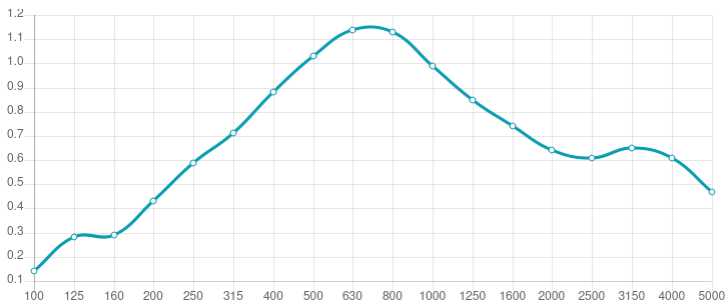

Performance

Technical Information

Features

Type: Absorber

Absorption Range: 315 Hz to 3150 Hz

Acoustic Class: C | (aw) = 0,7

Available fire rates:
FG | Furniture Grade

Materials:
- Natural wood veneer ! Lacquered HMDf
- Marine grade plywood structural frame
- Calibrated cell acoustic foam