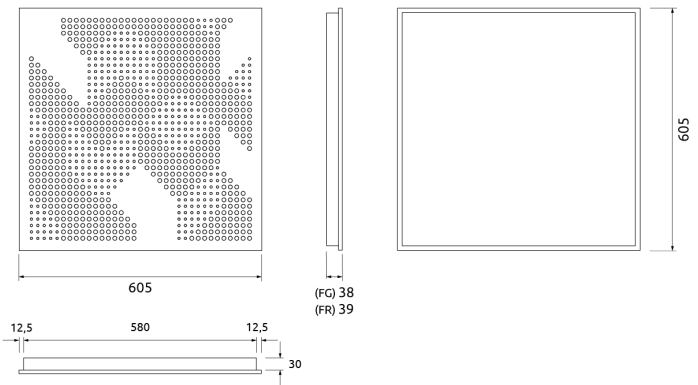

Technical Information

Features

Absorption Range: 350 Hz to 3150 Hz
Acoustic Class: C | (aw) = 0,7

This product is available in the following Fire Rates:

- FG | Furniture Grade
- FR | Fire Rated

PRODUCT COMPOSITION:

Komodo SQR I | Natural Wood Veneer | Primer Finished HMDF (FG)
- Natural Wood Veneer | Primer Finished HMDF *
- Sound PET acoustic core - Euro Class B

Komodo SQR I | Natural Wood Veneer | Lacquered Fire retardant HMDF (FR)
- Natural Wood Veneer | Lacquered Fire Retardant HMDF
- Sound PET acoustic core - Euro Class B

* finished with a white or black primer paint that gives it a raw, matte effect.

- Perforated area: 17%

Dimensions:

- FG - PP | 605x605x38mm | 3.2 Kg
- FG - LW | 605x605x38mm | 3.2 Kg
- FG - NW | 605x605x38mm | 3.2 Kg
- FR - LW | 605x605x39mm | 3.2 Kg
- FR - NW | 605x605x39mm | 3.2 Kg