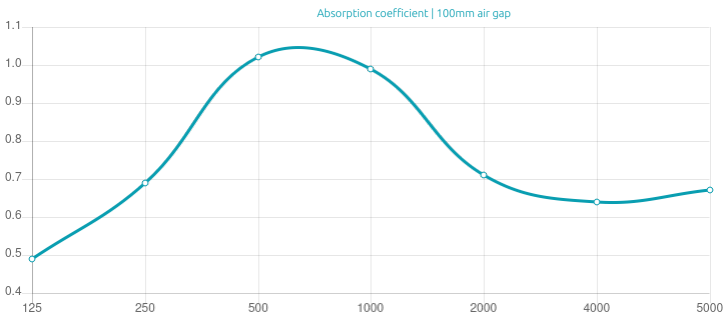

Performance

Technical Information

Features

Absorption Range: 350 Hz to 3150 Hz
Acoustic Class: C | (aw) = 0,7

This product is available in the following Fire Rates:

- FG | Furniture Grade
- FR | Fire Rated

* finished with a white or black primer paint that gives it a raw, matte effect.

- Perforated area: 17%

Dimensions:

- FG - PP | 605x605x38mm | 3.2 Kg
- FG - LW | 605x605x38mm | 3.2 Kg
- FG - NW | 605x605x38mm | 3.2 Kg
- FR - LW | 605x605x39mm | 3.2 Kg
- FR - NW | 605x605x39mm | 3.2 Kg