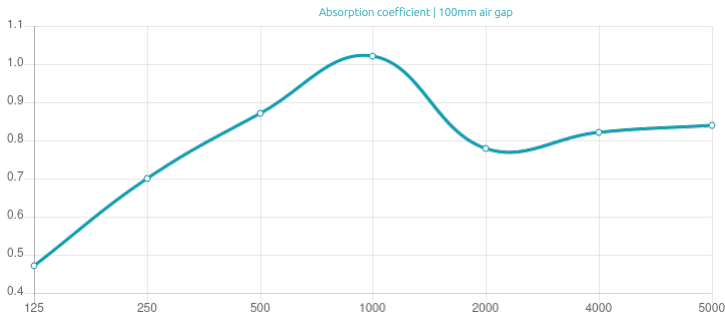

Performance

Technical Information

Features

Absorption Range: 350 Hz to 5000 Hz
Acoustic Class: B | (aw) = 0,85

This product is available in the following Fire Rates:

- FG | Furniture Grade
- FR | Fire Rated

* finished with a white or black primer paint that gives it a raw, matte effect.

- Slotted area: 27%

Dimensions:

- FG - PP | 595x1190x48mm | 6.0 Kg
- FG - LW | 595x1190x48mm | 6.0 Kg
- FG - NW | 595x1190x48mm | 6.0 Kg
- FR - LW | 595x1190x49mm | 6.0 Kg
- FR - NW | 595x1190x49mm | 6.0 Kg