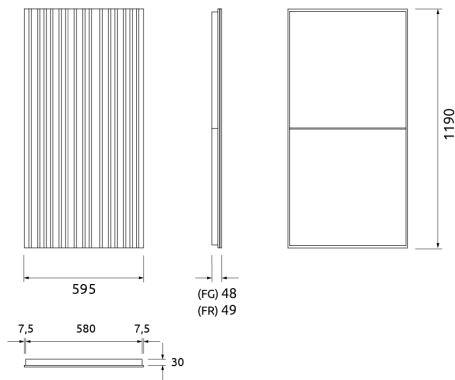

Features

Absorption Range: 350 Hz to 5000 Hz
Acoustic Class: B | (aw) = 0,85

This product is available in the following Fire Rates:

- FG | Furniture Grade
- FR | Fire Rated

PRODUCT COMPOSITION:

Siena RCT | Natural Wood Veneer | Primer Finished HMDF (FG)
- Natural Wood Veneer | Primer Finished HMDF *
- Sound PET acoustic core - Euro Class B

Siena RCT | Natural Wood Veneer | Lacquered Fire retardant HMDF (FR)
- Natural Wood Veneer | Lacquered Fire Retardant HMDF
- Sound PET acoustic core - Euro Class B

* finished with a white or black primer paint that gives it a raw, matte effect.

- Slotted area: 27%

Dimensions:

- FG - PP | 595x1190x48mm | 6.0 Kg
- FG - LW | 595x1190x48mm | 6.0 Kg
- FG - NW | 595x1190x48mm | 6.0 Kg
- FR - LW | 595x1190x49mm | 6.0 Kg
- FR - NW | 595x1190x49mm | 6.0 Kg