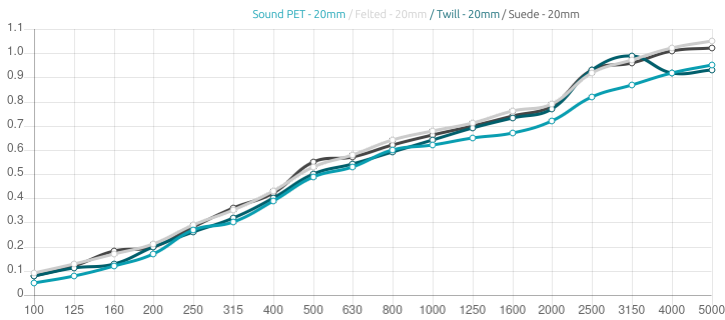

Performance

Technical Information

Features

Type: Absorber
 Absorption Range: 400 Hz to 8000 Hz
 Acoustic Class: B | $\alpha_{w} = 0,85$

Recycled PET absorption - Class 1 product according to the OEKO-TEX® Standard 100.

The PET core is a material made entirely from recycled PET plastic, that undergoes an environmentally-friendly transformation process into the non-woven acoustic core we use in this panel. To keep this process as efficient as possible, the thickness of the product may vary slightly ($\pm 3\text{mm}$).

Dimensions:

FG - SF | 257x257x20mm | 0.08 Kg
 FR - GP | 257x257x20mm | 0.08 Kg
 FR - TT | 257x257x20mm | 0.08 Kg

More than a simple acoustic panel, Myriad AE is a design tool that thrives on creativity and imagination. Myriad AE has a lean, elegant shape and comes with a fabric-covered front, and is easily glued to surfaces, and is supplied with an installation template to simplify installing panels with perfect spacing. Built for high-frequency reverberation control, Myriad AE is made of a recycled PET core that rates as a Class 1 material according to the OEKO-TEX® Standard 100. It is available in 3 different fabric finishes, providing multiple colour options and combinations to take the acoustic design possibilities even further.