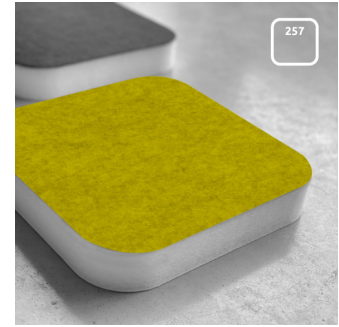

The PET core is a material made entirely from recycled PET plastic, that undergoes an environmentally-friendly transformation process into the non-woven acoustic core we use in this panel. To keep this process as efficient as possible, the thickness of the product may vary slightly ($\pm 3\text{mm}$).

Dimensions:

FG - SF | 257x257x20mm | 0.08 Kg
 FR - GP | 257x257x20mm | 0.08 Kg
 FR - TT | 257x257x20mm | 0.08 Kg

More than a simple acoustic panel, Myriad AE is a design tool that thrives on creativity and imagination. Myriad AE has a lean, elegant shape and comes with a fabric-covered front, and is easily glued to surfaces, and is supplied with an installation template to simplify installing panels with perfect spacing. Built for high-frequency reverberation control, Myriad AE is made of a recycled PET core that rates as a Class 1 material according to the OEKO-TEX® Standard 100. It is available in 3 different fabric finishes, providing multiple colour options and combinations to take the acoustic design possibilities even further.

Product finishes

(FG - SF) Suede Fabric Finishes

(FR - GP) Glazed PET Finish

(FR - TT) Felted Fabric Finishes

Purpose

- Noise Control
- High-frequency absorption
- RT reduction
- Improving speech intelligibility