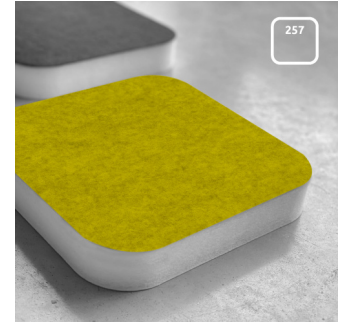

Performance

Technical Information

Features

Type: Absorber
 Absorption Range: 400 Hz to 8000 Hz
 Acoustic Class: B | $\alpha_{w} = 0,85$

Recycled PET absorption - Class 1 product according to the OEKO-TEX® Standard 100.

This product is available in the following Fire Rates:
 FG | Furniture Grade
 FR | Fire Rated

PRODUCT COMPOSITION:

Myriad AE | Suede Fabric Finishes (FG)
 - Suede Acoustic Fabric
 - Sound PET acoustic core - Euro Class B

The PET core is a material made entirely from recycled PET plastic, that undergoes an environmentally-friendly transformation process into the non-woven acoustic core we use in this panel. To keep this process as efficient as possible, the thickness of the product may vary slightly ($\pm 3\text{mm}$).

Dimensions:

FG - SF | 257x257x20mm | 0.08 Kg
 FR - GP | 257x257x20mm | 0.08 Kg
 FR - TT | 257x257x20mm | 0.08 Kg

More than a simple acoustic panel, Myriad AE is a design tool that thrives on creativity and imagination. Myriad AE has a lean, elegant shape and comes with a fabric-covered front, and is easily glued to surfaces, and is supplied with an installation template to simplify installing panels with perfect spacing. Built for high-frequency reverberation control, Myriad AE is made of a recycled PET core that rates as a Class 1 material according to the OEKO-TEX® Standard 100. It is available in 3 different fabric finishes, providing multiple colour options and combinations to take the acoustic design possibilities even further.