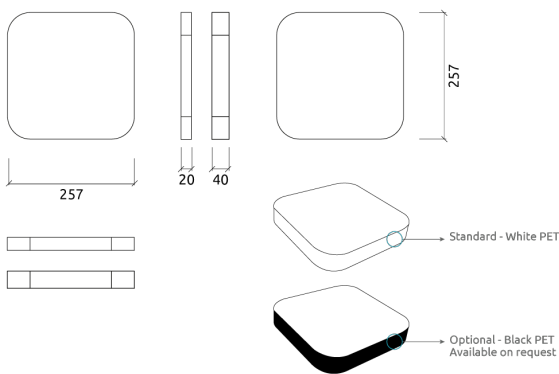

Performance

Technical Information

Features

Type: Absorber
 Absorption Range: 400 Hz to 8000 Hz
 Acoustic Class: B | $\alpha_{w} = 0,85$

Recycled PET absorption - Class 1 product according to the OEKO-TEX® Standard 100.

The PET core is a material made entirely from recycled PET plastic, that undergoes an environmentally-friendly transformation process into the non-woven acoustic core we use in this panel. To keep this process as efficient as possible, the thickness of the product may vary slightly ($\pm 3\text{mm}$).

Dimensions:

FG - SF | 257x257x20mm | 0.08 Kg
 FR - GP | 257x257x20mm | 0.08 Kg
 FR - TT | 257x257x20mm | 0.08 Kg

More than a simple acoustic panel, Myriad AE is a design tool that thrives on creativity and imagination. Myriad AE has a lean, elegant shape and comes with a fabric-covered front, and is easily glued to surfaces, and is supplied with an installation template to simplify installing panels with perfect spacing. Built for high-frequency reverberation control, Myriad AE is made of a recycled PET core that rates as a Class 1 material according to the OEKO-TEX® Standard 100. It is available in 3 different fabric finishes, providing multiple colour options and combinations to take the acoustic design possibilities even further.