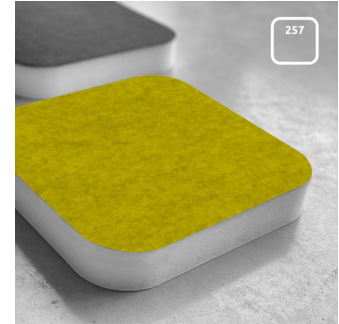

Performance

Technical Information

Features

Type: Absorber
 Absorption Range: 400 Hz to 8000 Hz
 Acoustic Class: B | $\alpha_w = 0,85$

Recycled PET absorption - Class 1 product according to the OEKO-TEX® Standard 100.

This product is available in the following Fire Rates:
 FG | Furniture Grade
 FR | Fire Rated

PRODUCT COMPOSITION:

Myriad AE | Suede Fabric Finishes (FG)
 - Suede Acoustic Fabric
 - Sound PET acoustic core - Euro Class B

The PET core is a material made entirely from recycled PET plastic, that undergoes an environmentally-friendly transformation process into the non-woven acoustic core we use in this panel. To keep this process as efficient as possible, the thickness of the product may vary slightly ($\pm 3\text{mm}$).

Dimensions:

FG - SF | 257x257x40mm | 0.1 Kg
 FR - GP | 257x257x40mm | 0.1 Kg
 FR - TT | 257x257x40mm | 0.1 Kg

More than a simple acoustic panel, Myriad AE is a design tool that thrives on creativity and imagination. Myriad AE has a lean, elegant shape and comes with a fabric-covered front, and is easily glued to surfaces, and is supplied with an installation template to simplify installing panels with perfect spacing. Built for high-frequency reverberation control, Myriad AE is made of a recycled PET core that rates as a Class 1 material according to the OEKO-TEX® Standard 100. It is available in 3 different fabric finishes, providing multiple colour options and combinations to take the acoustic design possibilities even further.