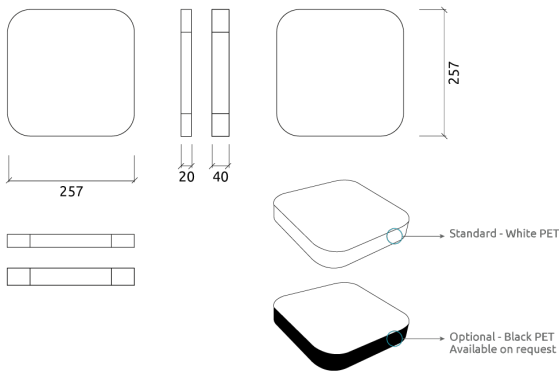

Performance

Technical Information

Features

Type: Absorber
 Absorption Range: 400 Hz to 8000 Hz
 Acoustic Class: B | $\alpha_w = 0,85$

Recycled PET absorption - Class 1 product according to the OEKO-TEX® Standard 100.

The PET core is a material made entirely from recycled PET plastic, that undergoes an environmentally-friendly transformation process into the non-woven acoustic core we use in this panel. To keep this process as efficient as possible, the thickness of the product may vary slightly ($\pm 3\text{mm}$).

Dimensions:

FG - SF | 257x257x40mm | 0.1 Kg
 FR - GP | 257x257x40mm | 0.1 Kg
 FR - TT | 257x257x40mm | 0.1 Kg

More than a simple acoustic panel, Myriad AE is a design tool that thrives on creativity and imagination. Myriad AE has a lean, elegant shape and comes with a fabric-covered front, and is easily glued to surfaces, and is supplied with an installation template to simplify installing panels with perfect spacing. Built for high-frequency reverberation control, Myriad AE is made of a recycled PET core that rates as a Class 1 material according to the OEKO-TEX® Standard 100. It is available in 3 different fabric finishes, providing multiple colour options and combinations to take the acoustic design possibilities even further.