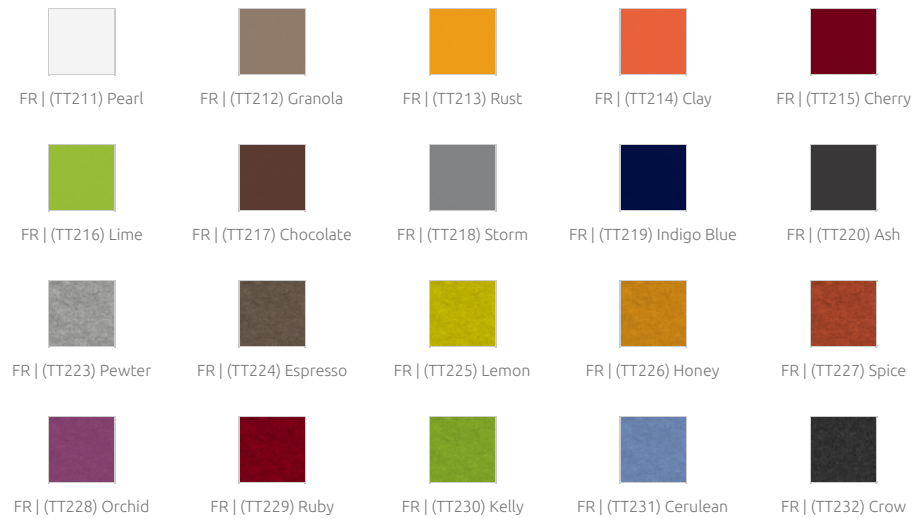

Myriad AE | Felted Fabric Finishes (FR)
 - Felted Acoustic Fabric
 - Sound PET acoustic core - Euro Class B

Available Option: The PET used in this product is in the standard white finish. A black PET option is available upon request.

Product finishes

(FG - SF) Suede Fabric Finishes

(FR - GP) Glazed PET Finish

(FR - TT) Felted Fabric Finishes

Purpose

- Noise Control
- High-frequency absorption
- RT reduction
- Improving speech intelligibility