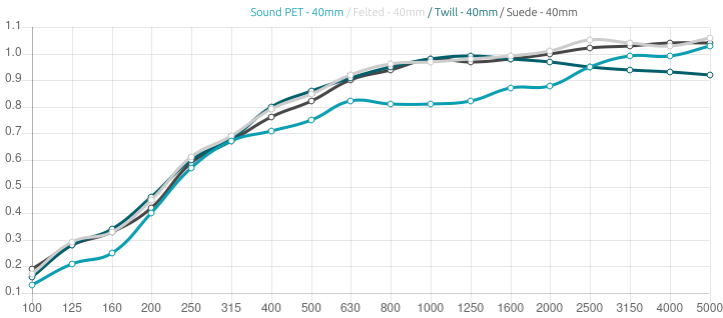

Performance

Technical Information

Features

Type: Absorber
 Absorption Range: 400 Hz to 8000 Hz
 Acoustic Class: B | $\alpha_w = 0,85$

Recycled PET absorption - Class 1 product according to the OEKO-TEX® Standard 100.

The PET core is a material made entirely from recycled PET plastic, that undergoes an environmentally-friendly transformation process into the non-woven acoustic core we use in this panel. To keep this process as efficient as possible, the thickness of the product may vary slightly ($\pm 3\text{mm}$).