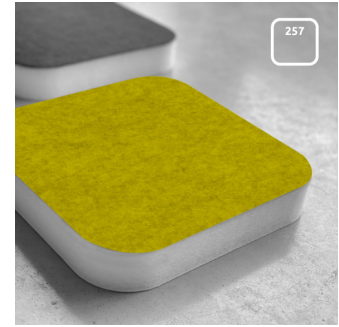

The PET core is a material made entirely from recycled PET plastic, that undergoes an environmentally-friendly transformation process into the non-woven acoustic core we use in this panel. To keep this process as efficient as possible, the thickness of the product may vary slightly ($\pm 3\text{mm}$).

Dimensions:

FG - SF | 257x257x40mm | 0.1 Kg
 FR - GP | 257x257x40mm | 0.1 Kg
 FR - TT | 257x257x40mm | 0.1 Kg

More than a simple acoustic panel, Myriad AE is a design tool that thrives on creativity and imagination. Myriad AE has a lean, elegant shape and comes with a fabric-covered front, and is easily glued to surfaces, and is supplied with an installation template to simplify installing panels with perfect spacing. Built for high-frequency reverberation control, Myriad AE is made of a recycled PET core that rates as a Class 1 material according to the OEKO-TEX® Standard 100. It is available in 3 different fabric finishes, providing multiple colour options and combinations to take the acoustic design possibilities even further.

Product finishes

(FG - SF) Suede Fabric Finishes

(FR - GP) Glazed PET Finish

(FR - TT) Felted Fabric Finishes

Purpose

- Noise Control
- High-frequency absorption
- RT reduction
- Improving speech intelligibility