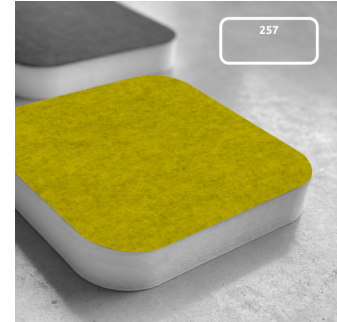

Performance

Technical Information

Features

Type: Absorber
 Absorption Range: 400 Hz to 8000 Hz
 Acoustic Class: B | $\alpha_w = 0,85$

Recycled PET absorption - Class 1 product according to the OEKO-TEX@ Standard 100.

This product is available in the following Fire Rates:
 FG | Furniture Grade
 FR | Fire Rated

PRODUCT COMPOSITION:

Myriad AE | Suede Fabric Finishes (FG)
 - Suede Acoustic Fabric
 - Sound PET acoustic core - Euro Class B

The PET core is a material made entirely from recycled PET plastic, that undergoes an environmentally-friendly transformation process into the non-woven acoustic core we use in this panel. To keep this process as efficient as possible, the thickness of the product may vary slightly (± 3 mm).

Dimensions:

FG - SF | 555x257x20mm | 0.22 Kg
 FR - GP | 555x257x20mm | 0.22 Kg
 FR - TT | 555x257x20mm | 0.22 Kg

More than a simple acoustic panel, Myriad AE is a design tool that thrives on creativity and imagination. Myriad AE has a lean, elegant shape and comes with a fabric-covered front, and is easily glued to surfaces, and is supplied with an installation template to simplify installing panels with perfect spacing. Built for high-frequency reverberation control, Myriad AE is made of a recycled PET core that rates as a Class 1 material according to the OEKO-TEX® Standard 100. It is available in 3 different fabric finishes, providing multiple colour options and combinations to take the acoustic design possibilities even further.