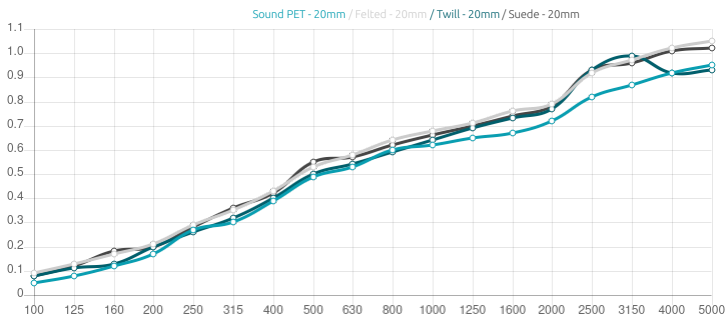

Performance

Technical Information

Features

Type: Absorber
 Absorption Range: 400 Hz to 8000 Hz
 Acoustic Class: B | $\alpha_w = 0,85$

Recycled PET absorption - Class 1 product according to the OEKO-TEX@ Standard 100.

The PET core is a material made entirely from recycled PET plastic, that undergoes an environmentally-friendly transformation process into the non-woven acoustic core we use in this panel. To keep this process as efficient as possible, the thickness of the product may vary slightly (± 3 mm).

Dimensions:

FG - SF | 555x257x20mm | 0.22 Kg
 FR - GP | 555x257x20mm | 0.22 Kg
 FR - TT | 555x257x20mm | 0.22 Kg

More than a simple acoustic panel, Myriad AE is a design tool that thrives on creativity and imagination. Myriad AE has a lean, elegant shape and comes with a fabric-covered front, and is easily glued to surfaces, and is supplied with an installation template to simplify installing panels with perfect spacing. Built for high-frequency reverberation control, Myriad AE is made of a recycled PET core that rates as a Class 1 material according to the OEKO-TEX® Standard 100. It is available in 3 different fabric finishes, providing multiple colour options and combinations to take the acoustic design possibilities even further.