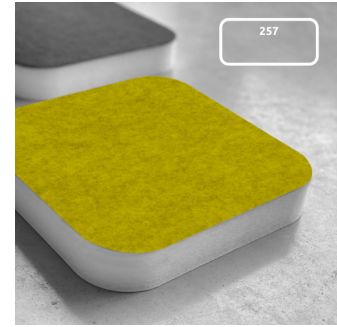

The PET core is a material made entirely from recycled PET plastic, that undergoes an environmentally-friendly transformation process into the non-woven acoustic core we use in this panel. To keep this process as efficient as possible, the thickness of the product may vary slightly (± 3 mm).

Dimensions:

FG - SF | 555x257x20mm | 0.22 Kg
 FR - GP | 555x257x20mm | 0.22 Kg
 FR - TT | 555x257x20mm | 0.22 Kg

More than a simple acoustic panel, Myriad AE is a design tool that thrives on creativity and imagination. Myriad AE has a lean, elegant shape and comes with a fabric-covered front, and is easily glued to surfaces, and is supplied with an installation template to simplify installing panels with perfect spacing. Built for high-frequency reverberation control, Myriad AE is made of a recycled PET core that rates as a Class 1 material according to the OEKO-TEX® Standard 100. It is available in 3 different fabric finishes, providing multiple colour options and combinations to take the acoustic design possibilities even further.

Product finishes

(FG - SF) Suede Fabric Finishes

(FR - GP) Glazed PET Finish

(FR - TT) Felted Fabric Finishes

Purpose

- Noise Control
- High-frequency absorption
- RT reduction
- Improving speech intelligibility