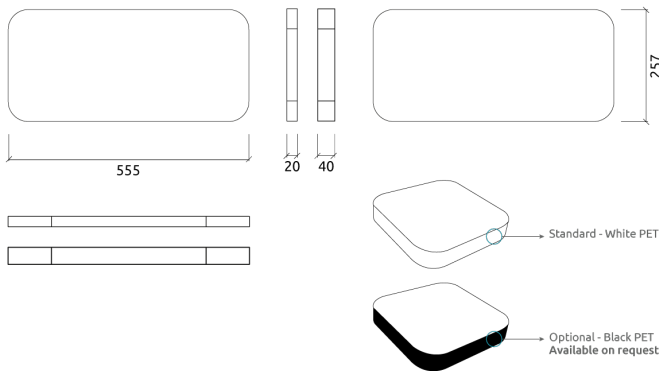

Performance

Technical Information

Features

Type: Absorber
 Absorption Range: 400 Hz to 8000 Hz
 Acoustic Class: B | $\alpha_w = 0,85$

Recycled PET absorption - Class 1 product according to the OEKO-TEX@ Standard 100.

The PET core is a material made entirely from recycled PET plastic, that undergoes an environmentally-friendly transformation process into the non-woven acoustic core we use in this panel. To keep this process as efficient as possible, the thickness of the product may vary slightly (± 3 mm).

Dimensions:

FG - SF | 555x257x20mm | 0.22 Kg
 FR - GP | 555x257x20mm | 0.22 Kg
 FR - TT | 555x257x20mm | 0.22 Kg

More than a simple acoustic panel, Myriad AE is a design tool that thrives on creativity and imagination. Myriad AE has a lean, elegant shape and comes with a fabric-covered front, and is easily glued to surfaces, and is supplied with an installation template to simplify installing panels with perfect spacing. Built for high-frequency reverberation control, Myriad AE is made of a recycled PET core that rates as a Class 1 material according to the OEKO-TEX® Standard 100. It is available in 3 different fabric finishes, providing multiple colour options and combinations to take the acoustic design possibilities even further.