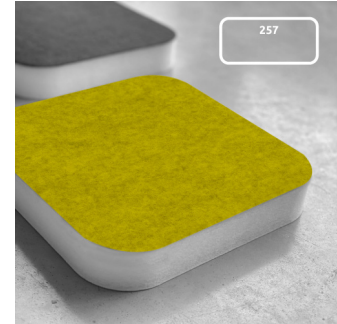

Performance

Technical Information

Features

Type: Absorber
 Absorption Range: 400 Hz to 8000 Hz
 Acoustic Class: B | (α_w) = 0,85

Recycled PET absorption - Class 1 product according to the OEKO-TEX@ Standard 100.

This product is available in the following Fire Rates:
 FG | Furniture Grade
 FR | Fire Rated

PRODUCT COMPOSITION:

Myriad AE | Suede Fabric Finishes (FG)
 - Suede Acoustic Fabric
 - Sound PET acoustic core - Euro Class B

The PET core is a material made entirely from recycled PET plastic, that undergoes an environmentally-friendly transformation process into the non-woven acoustic core we use in this panel. To keep this process as efficient as possible, the thickness of the product may vary slightly (± 3 mm).

Dimensions:

FG - SF | 555x257x40mm | 0.24 Kg
 FR - GP | 555x257x40mm | 0.24 Kg
 FR - TT | 555x257x40mm | 0.24 Kg

More than a simple acoustic panel, Myriad AE is a design tool that thrives on creativity and imagination. Myriad AE has a lean, elegant shape and comes with a fabric-covered front, and is easily glued to surfaces, and is supplied with an installation template to simplify installing panels with perfect spacing. Built for high-frequency reverberation control, Myriad AE is made of a recycled PET core that rates as a Class 1 material according to the OEKO-TEX® Standard 100. It is available in 3 different fabric finishes, providing multiple colour options and combinations to take the acoustic design possibilities even further.