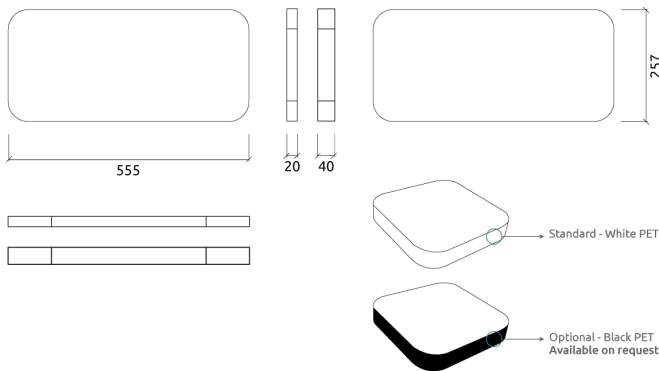

Performance

Technical Information

Features

Type: Absorber
 Absorption Range: 400 Hz to 8000 Hz
 Acoustic Class: B | (α_w) = 0,85

Recycled PET absorption - Class 1 product according to the OEKO-TEX@ Standard 100.

The PET core is a material made entirely from recycled PET plastic, that undergoes an environmentally-friendly transformation process into the non-woven acoustic core we use in this panel. To keep this process as efficient as possible, the thickness of the product may vary slightly (± 3 mm).

Dimensions:

FG - SF | 555x257x40mm | 0.24 Kg
 FR - GP | 555x257x40mm | 0.24 Kg
 FR - TT | 555x257x40mm | 0.24 Kg

More than a simple acoustic panel, Myriad AE is a design tool that thrives on creativity and imagination. Myriad AE has a lean, elegant shape and comes with a fabric-covered front, and is easily glued to surfaces, and is supplied with an installation template to simplify installing panels with perfect spacing. Built for high-frequency reverberation control, Myriad AE is made of a recycled PET core that rates as a Class 1 material according to the OEKO-TEX® Standard 100. It is available in 3 different fabric finishes, providing multiple colour options and combinations to take the acoustic design possibilities even further.