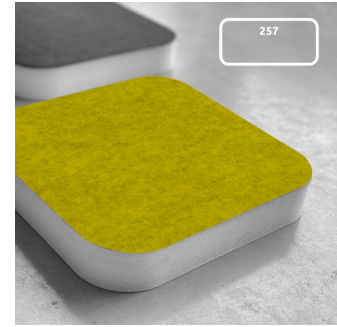

The PET core is a material made entirely from recycled PET plastic, that undergoes an environmentally-friendly transformation process into the non-woven acoustic core we use in this panel. To keep this process as efficient as possible, the thickness of the product may vary slightly (± 3 mm).

Dimensions:

FG - SF | 555x257x40mm | 0.24 Kg
 FR - GP | 555x257x40mm | 0.24 Kg
 FR - TT | 555x257x40mm | 0.24 Kg

More than a simple acoustic panel, Myriad AE is a design tool that thrives on creativity and imagination. Myriad AE has a lean, elegant shape and comes with a fabric-covered front, and is easily glued to surfaces, and is supplied with an installation template to simplify installing panels with perfect spacing. Built for high-frequency reverberation control, Myriad AE is made of a recycled PET core that rates as a Class 1 material according to the OEKO-TEX® Standard 100. It is available in 3 different fabric finishes, providing multiple colour options and combinations to take the acoustic design possibilities even further.

Product finishes

(FG - SF) Suede Fabric Finishes

(FR - GP) Glazed PET Finish

(FR - TT) Felted Fabric Finishes

Purpose

- Noise Control
- High-frequency absorption
- RT reduction
- Improving speech intelligibility