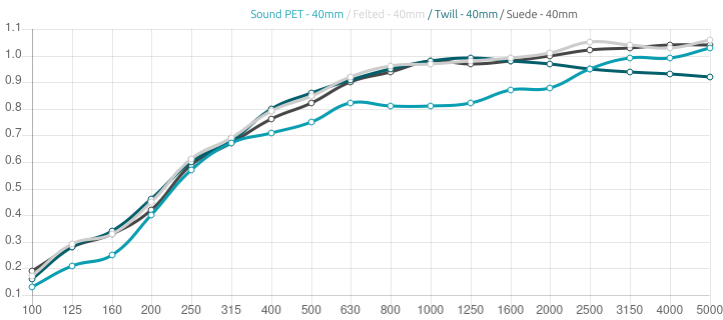

Performance

Technical Information

Features

Type: Absorber
 Absorption Range: 400 Hz to 8000 Hz
 Acoustic Class: B | (α_w) = 0,85

Recycled PET absorption - Class 1 product according to the OEKO-TEX@ Standard 100.

The PET core is a material made entirely from recycled PET plastic, that undergoes an environmentally-friendly transformation process into the non-woven acoustic core we use in this panel. To keep this process as efficient as possible, the thickness of the product may vary slightly (± 3 mm).

Dimensions:

FG - SF | 555x257x40mm | 0.24 Kg
 FR - GP | 555x257x40mm | 0.24 Kg
 FR - TT | 555x257x40mm | 0.24 Kg

More than a simple acoustic panel, Myriad AE is a design tool that thrives on creativity and imagination. Myriad AE has a lean, elegant shape and comes with a fabric-covered front, and is easily glued to surfaces, and is supplied with an installation template to simplify installing panels with perfect spacing. Built for high-frequency reverberation control, Myriad AE is made of a recycled PET core that rates as a Class 1 material according to the OEKO-TEX® Standard 100. It is available in 3 different fabric finishes, providing multiple colour options and combinations to take the acoustic design possibilities even further.