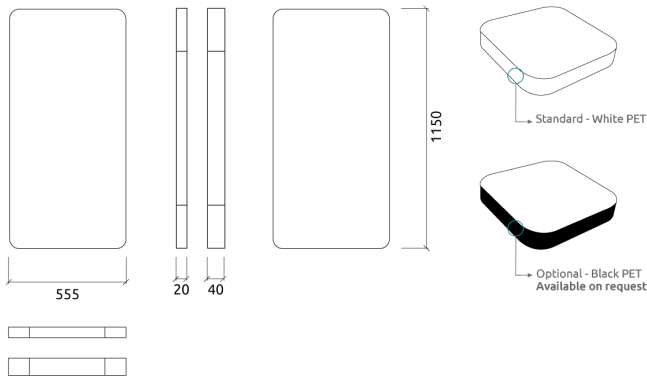

Performance

Technical Information

Features

Type: Absorber
 Absorption Range: 400 Hz to 8000 Hz
 Acoustic Class: B | (α_w) = 0,85

Recycled PET absorption - Class 1 product according to the OEKO-TEX® Standard 100.

The PET core is a material made entirely from recycled PET plastic, that undergoes an environmentally-friendly transformation process into the non-woven acoustic core we use in this panel. To keep this process as efficient as possible, the thickness of the product may vary slightly (± 3 mm).

Dimensions:

FG - SF | 555x1150x20mm | 0.96 Kg
 FR - GP | 555x1150x20mm | 0.96 Kg
 FR - TT | 555x1150x20mm | 0.96 Kg

More than a simple acoustic panel, Myriad AE is a design tool that thrives on creativity and imagination. Myriad AE has a lean, elegant shape and comes with a fabric-covered front, and is easily glued to surfaces, and is supplied with an installation template to simplify installing panels with perfect spacing. Built for high-frequency reverberation control, Myriad AE is made of a recycled PET core that rates as a Class 1 material according to the OEKO-TEX® Standard 100. It is available in 3 different fabric finishes, providing multiple colour options and combinations to take the acoustic design possibilities even further.