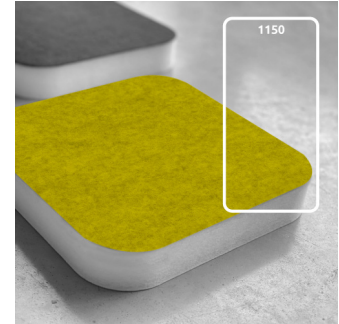

Performance

Technical Information

Features

Type: Absorber
 Absorption Range: 400 Hz to 8000 Hz
 Acoustic Class: B | (α_w) = 0,85

Recycled PET absorption - Class 1 product according to the OEKO-TEX® Standard 100.

This product is available in the following Fire Rates:
 FG | Furniture Grade
 FR | Fire Rated

PRODUCT COMPOSITION:

Myriad AE | Suede Fabric Finishes (FG)
 - Suede Acoustic Fabric
 - Sound PET acoustic core - Euro Class B

The PET core is a material made entirely from recycled PET plastic, that undergoes an environmentally-friendly transformation process into the non-woven acoustic core we use in this panel. To keep this process as efficient as possible, the thickness of the product may vary slightly (± 3 mm).

Dimensions:

FG - SF | 555x1150x20mm | 0.96 Kg
 FR - GP | 555x1150x20mm | 0.96 Kg
 FR - TT | 555x1150x20mm | 0.96 Kg

More than a simple acoustic panel, Myriad AE is a design tool that thrives on creativity and imagination. Myriad AE has a lean, elegant shape and comes with a fabric-covered front, and is easily glued to surfaces, and is supplied with an installation template to simplify installing panels with perfect spacing. Built for high-frequency reverberation control, Myriad AE is made of a recycled PET core that rates as a Class 1 material according to the OEKO-TEX® Standard 100. It is available in 3 different fabric finishes, providing multiple colour options and combinations to take the acoustic design possibilities even further.