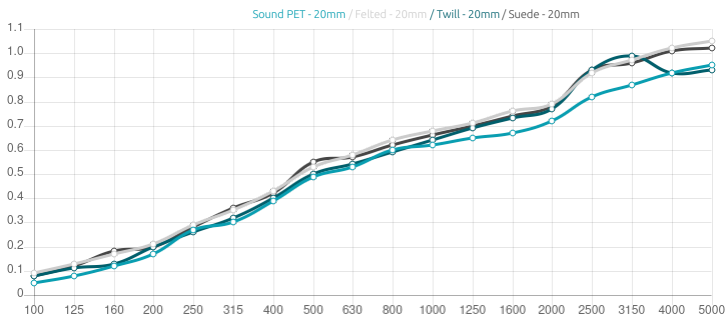

Performance

Technical Information

Features

Type: Absorber
 Absorption Range: 400 Hz to 8000 Hz
 Acoustic Class: B | (α_w) = 0,85

Recycled PET absorption - Class 1 product according to the OEKO-TEX® Standard 100.

The PET core is a material made entirely from recycled PET plastic, that undergoes an environmentally-friendly transformation process into the non-woven acoustic core we use in this panel. To keep this process as efficient as possible, the thickness of the product may vary slightly (± 3 mm).

Dimensions:

FG - SF | 555x1150x20mm | 0.96 Kg
 FR - GP | 555x1150x20mm | 0.96 Kg
 FR - TT | 555x1150x20mm | 0.96 Kg

More than a simple acoustic panel, Myriad AE is a design tool that thrives on creativity and imagination. Myriad AE has a lean, elegant shape and comes with a fabric-covered front, and is easily glued to surfaces, and is supplied with an installation template to simplify installing panels with perfect spacing. Built for high-frequency reverberation control, Myriad AE is made of a recycled PET core that rates as a Class 1 material according to the OEKO-TEX® Standard 100. It is available in 3 different fabric finishes, providing multiple colour options and combinations to take the acoustic design possibilities even further.