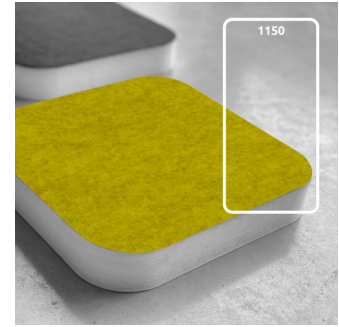

The PET core is a material made entirely from recycled PET plastic, that undergoes an environmentally-friendly transformation process into the non-woven acoustic core we use in this panel. To keep this process as efficient as possible, the thickness of the product may vary slightly (± 3 mm).

Dimensions:

FG - SF | 555x1150x20mm | 0.96 Kg
 FR - GP | 555x1150x20mm | 0.96 Kg
 FR - TT | 555x1150x20mm | 0.96 Kg

More than a simple acoustic panel, Myriad AE is a design tool that thrives on creativity and imagination. Myriad AE has a lean, elegant shape and comes with a fabric-covered front, and is easily glued to surfaces, and is supplied with an installation template to simplify installing panels with perfect spacing. Built for high-frequency reverberation control, Myriad AE is made of a recycled PET core that rates as a Class 1 material according to the OEKO-TEX® Standard 100. It is available in 3 different fabric finishes, providing multiple colour options and combinations to take the acoustic design possibilities even further.

Product finishes

(FG - SF) Suede Fabric Finishes

(FR - GP) Glazed PET Finish

(FR - TT) Felted Fabric Finishes

Purpose

- Noise Control
- High-frequency absorption
- RT reduction
- Improving speech intelligibility