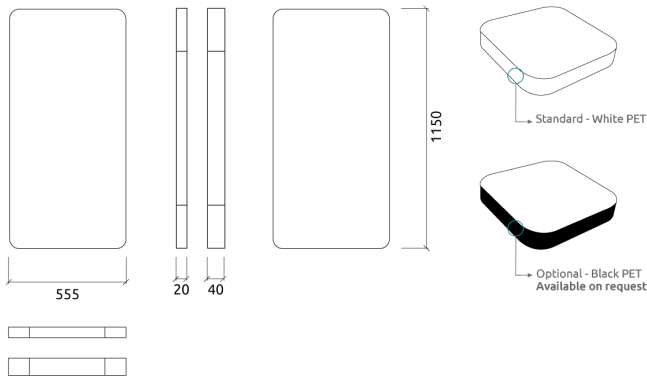

Performance

Technical Information

Features

Type: Absorber
 Absorption Range: 400 Hz to 8000 Hz
 Acoustic Class: B | (α_w) = 0,85

Recycled PET absorption - Class 1 product according to the OEKO-TEX® Standard 100.

The PET core is a material made entirely from recycled PET plastic, that undergoes an environmentally-friendly transformation process into the non-woven acoustic core we use in this panel. To keep this process as efficient as possible, the thickness of the product may vary slightly (± 3 mm).

Dimensions:

FG - SF | 555x1150x40mm | 0.98 Kg
 FR - GP | 555x1150x40mm | 0.98 Kg
 FR - TT | 555x1150x40mm | 0.98 Kg

More than a simple acoustic panel, Myriad AE is a design tool that thrives on creativity and imagination. Myriad AE has a lean, elegant shape and comes with a fabric-covered front, and is easily glued to surfaces, and is supplied with an installation template to simplify installing panels with perfect spacing. Built for high-frequency reverberation control, Myriad AE is made of a recycled PET core that rates as a Class 1 material according to the OEKO-TEX® Standard 100. It is available in 3 different fabric finishes, providing multiple colour options and combinations to take the acoustic design possibilities even further.