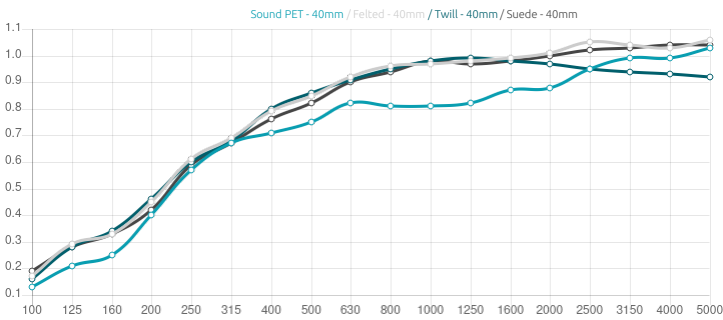

Performance

Technical Information

Features

Type: Absorber
 Absorption Range: 400 Hz to 8000 Hz
 Acoustic Class: B | (α_w) = 0,85

Recycled PET absorption - Class 1 product according to the OEKO-TEX® Standard 100.

The PET core is a material made entirely from recycled PET plastic, that undergoes an environmentally-friendly transformation process into the non-woven acoustic core we use in this panel. To keep this process as efficient as possible, the thickness of the product may vary slightly (± 3 mm).

Dimensions:

FG - SF | 555x1150x40mm | 0.98 Kg
 FR - GP | 555x1150x40mm | 0.98 Kg
 FR - TT | 555x1150x40mm | 0.98 Kg

More than a simple acoustic panel, Myriad AE is a design tool that thrives on creativity and imagination. Myriad AE has a lean, elegant shape and comes with a fabric-covered front, and is easily glued to surfaces, and is supplied with an installation template to simplify installing panels with perfect spacing. Built for high-frequency reverberation control, Myriad AE is made of a recycled PET core that rates as a Class 1 material according to the OEKO-TEX® Standard 100. It is available in 3 different fabric finishes, providing multiple colour options and combinations to take the acoustic design possibilities even further.