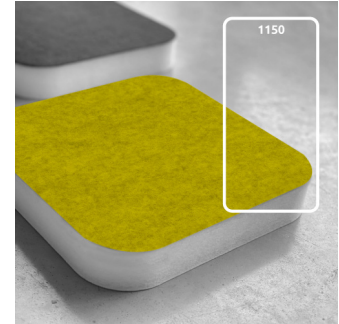

Performance

Technical Information

Features

Type: Absorber
 Absorption Range: 400 Hz to 8000 Hz
 Acoustic Class: B | (α_w) = 0,85

Recycled PET absorption - Class 1 product according to the OEKO-TEX® Standard 100.

This product is available in the following Fire Rates:
 FG | Furniture Grade
 FR | Fire Rated

PRODUCT COMPOSITION:

Myriad AE | Suede Fabric Finishes (FG)
 - Suede Acoustic Fabric
 - Sound PET acoustic core - Euro Class B

The PET core is a material made entirely from recycled PET plastic, that undergoes an environmentally-friendly transformation process into the non-woven acoustic core we use in this panel. To keep this process as efficient as possible, the thickness of the product may vary slightly (± 3 mm).

Dimensions:

FG - SF | 555x1150x40mm | 0.98 Kg
 FR - GP | 555x1150x40mm | 0.98 Kg
 FR - TT | 555x1150x40mm | 0.98 Kg

More than a simple acoustic panel, Myriad AE is a design tool that thrives on creativity and imagination. Myriad AE has a lean, elegant shape and comes with a fabric-covered front, and is easily glued to surfaces, and is supplied with an installation template to simplify installing panels with perfect spacing. Built for high-frequency reverberation control, Myriad AE is made of a recycled PET core that rates as a Class 1 material according to the OEKO-TEX® Standard 100. It is available in 3 different fabric finishes, providing multiple colour options and combinations to take the acoustic design possibilities even further.