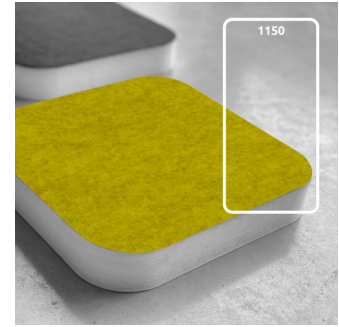

The PET core is a material made entirely from recycled PET plastic, that undergoes an environmentally-friendly transformation process into the non-woven acoustic core we use in this panel. To keep this process as efficient as possible, the thickness of the product may vary slightly (± 3 mm).

Dimensions:

FG - SF | 555x1150x40mm | 0.98 Kg
 FR - GP | 555x1150x40mm | 0.98 Kg
 FR - TT | 555x1150x40mm | 0.98 Kg

More than a simple acoustic panel, Myriad AE is a design tool that thrives on creativity and imagination. Myriad AE has a lean, elegant shape and comes with a fabric-covered front, and is easily glued to surfaces, and is supplied with an installation template to simplify installing panels with perfect spacing. Built for high-frequency reverberation control, Myriad AE is made of a recycled PET core that rates as a Class 1 material according to the OEKO-TEX® Standard 100. It is available in 3 different fabric finishes, providing multiple colour options and combinations to take the acoustic design possibilities even further.

Product finishes

(FG - SF) Suede Fabric Finishes

(FR - GP) Glazed PET Finish

(FR - TT) Felted Fabric Finishes

Purpose

- Noise Control
- High-frequency absorption
- RT reduction
- Improving speech intelligibility