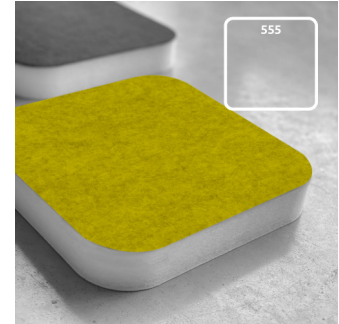

Performance

Technical Information

Features

Type: Absorber
 Absorption Range: 400 Hz to 8000 Hz
 Acoustic Class: B | (α_w) = 0,85

Recycled PET absorption - Class 1 product according to the OEKO-TEX@ Standard 100.

This product is available in the following Fire Rates:
 FG | Furniture Grade
 FR | Fire Rated

PRODUCT COMPOSITION:

Myriad AE | Suede Fabric Finishes (FG)
 - Suede Acoustic Fabric
 - Sound PET acoustic core - Euro Class B

The PET core is a material made entirely from recycled PET plastic, that undergoes an environmentally-friendly transformation process into the non-woven acoustic core we use in this panel. To keep this process as efficient as possible, the thickness of the product may vary slightly (± 3 mm).

Dimensions:

FG - SF | 555x555x20mm | 0.46 Kg
 FR - GP | 555x555x20mm | 0.46 Kg
 FR - TT | 555x555x20mm | 0.46 Kg

More than a simple acoustic panel, Myriad AE is a design tool that thrives on creativity and imagination. Myriad AE has a lean, elegant shape and comes with a fabric-covered front, and is easily glued to surfaces, and is supplied with an installation template to simplify installing panels with perfect spacing. Built for high-frequency reverberation control, Myriad AE is made of a recycled PET core that rates as a Class 1 material according to the OEKO-TEX® Standard 100. It is available in 3 different fabric finishes, providing multiple colour options and combinations to take the acoustic design possibilities even further.