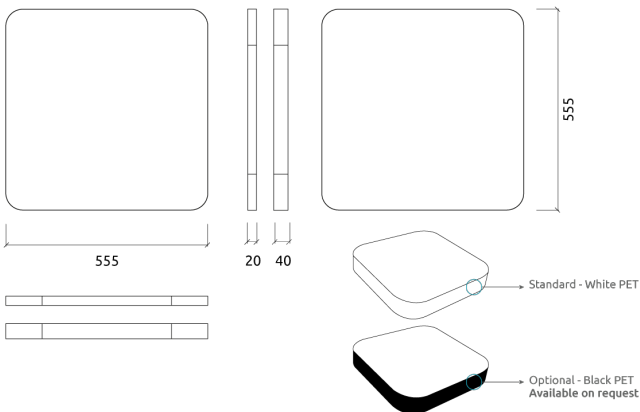

Performance

Technical Information

Features

Type: Absorber
 Absorption Range: 400 Hz to 8000 Hz
 Acoustic Class: B | (α_w) = 0,85

Recycled PET absorption - Class 1 product according to the OEKO-TEX@ Standard 100.

The PET core is a material made entirely from recycled PET plastic, that undergoes an environmentally-friendly transformation process into the non-woven acoustic core we use in this panel. To keep this process as efficient as possible, the thickness of the product may vary slightly (± 3 mm).

Dimensions:

FG - SF | 555x555x20mm | 0.46 Kg
 FR - GP | 555x555x20mm | 0.46 Kg
 FR - TT | 555x555x20mm | 0.46 Kg

More than a simple acoustic panel, Myriad AE is a design tool that thrives on creativity and imagination. Myriad AE has a lean, elegant shape and comes with a fabric-covered front, and is easily glued to surfaces, and is supplied with an installation template to simplify installing panels with perfect spacing. Built for high-frequency reverberation control, Myriad AE is made of a recycled PET core that rates as a Class 1 material according to the OEKO-TEX® Standard 100. It is available in 3 different fabric finishes, providing multiple colour options and combinations to take the acoustic design possibilities even further.