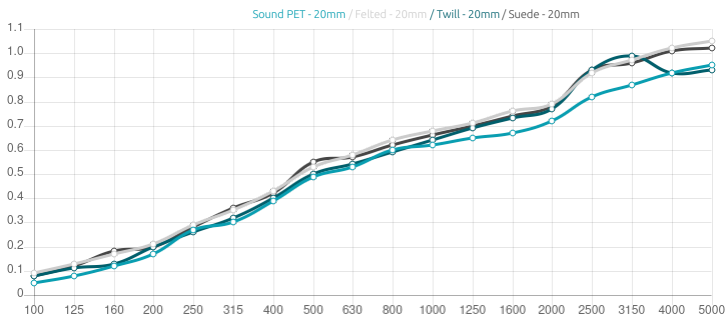

Performance

Technical Information

Features

Type: Absorber
 Absorption Range: 400 Hz to 8000 Hz
 Acoustic Class: B | (α_w) = 0,85

Recycled PET absorption - Class 1 product according to the OEKO-TEX@ Standard 100.

The PET core is a material made entirely from recycled PET plastic, that undergoes an environmentally-friendly transformation process into the non-woven acoustic core we use in this panel. To keep this process as efficient as possible, the thickness of the product may vary slightly (± 3 mm).

Dimensions:

FG - SF | 555x555x20mm | 0.46 Kg
 FR - GP | 555x555x20mm | 0.46 Kg
 FR - TT | 555x555x20mm | 0.46 Kg

More than a simple acoustic panel, Myriad AE is a design tool that thrives on creativity and imagination. Myriad AE has a lean, elegant shape and comes with a fabric-covered front, and is easily glued to surfaces, and is supplied with an installation template to simplify installing panels with perfect spacing. Built for high-frequency reverberation control, Myriad AE is made of a recycled PET core that rates as a Class 1 material according to the OEKO-TEX® Standard 100. It is available in 3 different fabric finishes, providing multiple colour options and combinations to take the acoustic design possibilities even further.