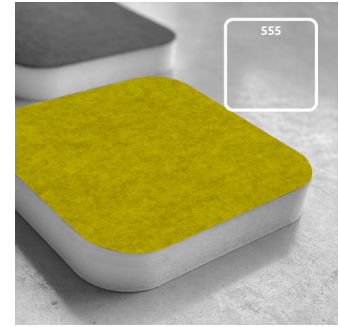

The PET core is a material made entirely from recycled PET plastic, that undergoes an environmentally-friendly transformation process into the non-woven acoustic core we use in this panel. To keep this process as efficient as possible, the thickness of the product may vary slightly (± 3 mm).

Dimensions:

FG - SF | 555x555x20mm | 0.46 Kg
 FR - GP | 555x555x20mm | 0.46 Kg
 FR - TT | 555x555x20mm | 0.46 Kg

More than a simple acoustic panel, Myriad AE is a design tool that thrives on creativity and imagination. Myriad AE has a lean, elegant shape and comes with a fabric-covered front, and is easily glued to surfaces, and is supplied with an installation template to simplify installing panels with perfect spacing. Built for high-frequency reverberation control, Myriad AE is made of a recycled PET core that rates as a Class 1 material according to the OEKO-TEX® Standard 100. It is available in 3 different fabric finishes, providing multiple colour options and combinations to take the acoustic design possibilities even further.

Product finishes

(FG - SF) Suede Fabric Finishes

(FR - GP) Glazed PET Finish

(FR - TT) Felted Fabric Finishes

Purpose

- Noise Control
- High-frequency absorption
- RT reduction
- Improving speech intelligibility