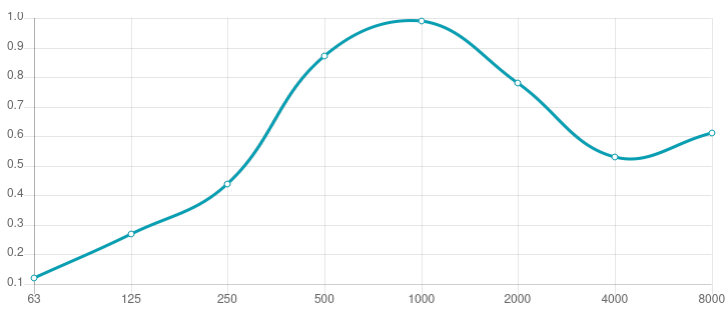

Performance

Technical Information

Doble V

Features

Type: Absorber

Absorption Range: 350 Hz to 4000 Hz

Acoustic Class: C | (aw) = 0,87

Available fire rates:
FG | Furniture Grade

Materials:
- Lacquered HMDF
- Marine grade plywood structural frame
- Calibrated cell acoustic foam

Six M6 Screw Thread receiver included on each panel.

Dimensions:

FG - LW | 595x1190x63mm | 4.62 Kg

Kalahari is a high performance acoustic absorber, crafted from wood using the same patented Artnovion technology that brought about the Sahara panel.