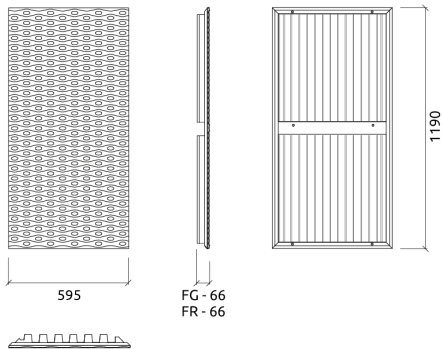

Technical Information

Doble V

Features

Type: Absorber

Absorption Range: 350 Hz to 4000 Hz

Acoustic Class: C | (aw) = 0,87

Available fire rates:
FG | Furniture Grade

Materials:
- Lacquered HMDF
- Marine grade plywood structural frame
- Calibrated cell acoustic foam

Six M6 Screw Thread receiver included on each panel.

Dimensions:

FG - LW | 595x1190x63mm | 4.62 Kg