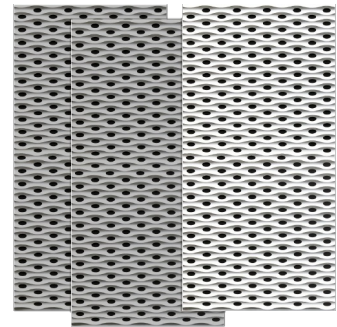

Performance

Technical Information

Doble V

Features

Type: Absorber

Absorption Range: 350 Hz to 4000 Hz

Acoustic Class: C | (aw) = 0,87

Available fire rates:
FG | Furniture Grade

Materials:
- Lacquered HMDF
- Marine grade plywood structural frame
- Calibrated cell acoustic foam

Six M6 Screw Thread receiver included on each panel.

Dimensions:

FG - LW | 595x1190x63mm | 4.62 Kg

Kalahari is a high performance acoustic absorber, crafted from wood using the same patented Artnovion technology that brought about the Sahara panel.

Kalahari has an elegant tessellated pattern, designed to meld seamlessly across rooms. Kalahari is especially efficient at reflection control, providing valuable scattering along with absorption.

The Kalahari absorber is available in a selection of sizes in lacquered and metallic finishes, available in 2 sizes in 2 orientations.