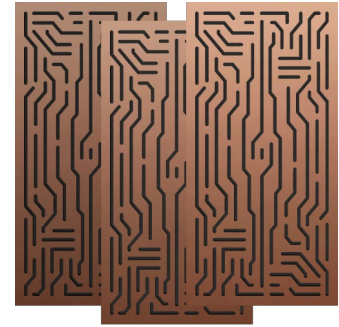

Four M6 Screw Thread receiver included on each panel.

Dimensions:

FG - LW | 595x1190x55mm | 3.9 Kg  
FG - NW | 595x1190x55mm | 3.68 Kg

Azteka acoustic panels were designed to reduce standing waves and preventing them from filtering, drastically improving speech clarity. Azteka's performance begins at 315 Hz and offers effective and even absorption up to 3150 Hz. Azteka is an impressive combination of unique Artnovion acoustic design with high performance acoustical cores. Azteka panels can be effortlessly installed on walls or ceilings.

FG | (L08) Rose Gold

FG | (L09) Classic Gold

FG | (L10) Bronze

FG | (L11) Raw White

FG | (L12) Raw Black

(FG - NW) Natural Wood Finishes

FG | (W01) Cerise

FG | (W02) Marron

FG | (W03) Wenge

**Purpose**

- Sweet spot sound field distribution
- RT reduction

**Recommended for**

- Control Room
- Recording Room
- Home Studio
- Broadcast Studio
- Vocal Booth
- Drum Room

**Fixing Systems**