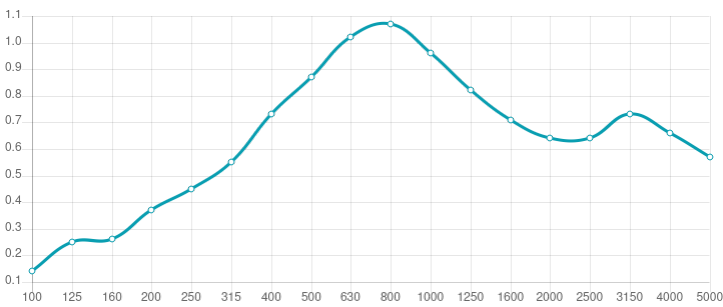

Performance

Technical Information

Features

Type:  
Acoustic Absorber  
Absorption range: 315 Hz to 3150 Hz

Acoustic Class: C | ( $\alpha_w$ ) = 0,75

Available fire rates:  
FG | Furniture Grade

Materials:  
- Natural wood | Lacquered HMDF  
- Marine grade plywood structural frame  
- Calibrated cell acoustic foam

Four M6 Screw Thread receiver included on each panel.

Dimensions:

FG - LW | 595x1190x55mm | 3.9 Kg  
FG - NW | 595x1190x55mm | 3.68 Kg

Azteka acoustic panels were designed to reduce standing waves and preventing them from filtering, drastically improving speech clarity. Azteka's performance begins at 315 Hz and offers effective and even absorption up to 3150 Hz. Azteka is an impressive combination of unique Artnovion acoustic design with high performance acoustical cores. Azteka panels can be effortlessly installed on walls or ceilings.