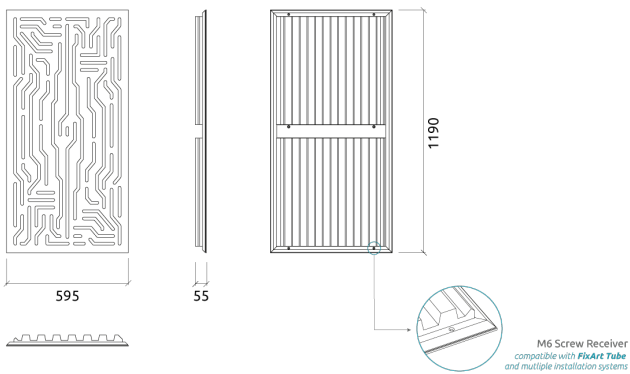

Performance

Technical Information

Features

Type:  
Acoustic Absorber  
Absorption range: 315 Hz to 3150 Hz

Acoustic Class: C | ( $\alpha_w$ ) = 0,75

Available fire rates:  
FG | Furniture Grade

Materials:  
- Natural wood | Lacquered HMDF  
- Marine grade plywood structural frame  
- Calibrated cell acoustic foam

Four M6 Screw Thread receiver included on each panel.

Dimensions:

FG - LW | 595x1190x55mm | 3.9 Kg  
FG - NW | 595x1190x55mm | 3.68 Kg

Azteka acoustic panels were designed to reduce standing waves and preventing them from filtering, drastically improving speech clarity. Azteka's performance begins at 315 Hz and offers effective and even absorption up to 3150 Hz. Azteka is an impressive combination of unique Artnovion acoustic design with high performance acoustical cores. Azteka panels can be effortlessly installed on walls or ceilings.