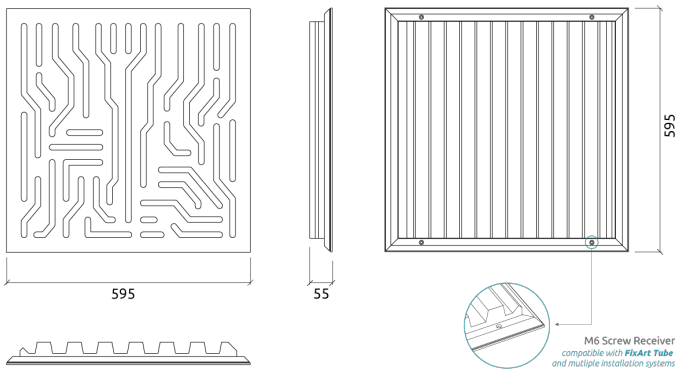

Performance

Technical Information

Features

Type:  
Acoustic Absorber  
Absorption range: 315 Hz to 3150 Hz

Acoustic Class: C |  $(\alpha_w) = 0,75$

Available fire rate:  
FG | Furniture Grade

Materials:  
- Natural wood | Lacquered HMDF  
- Marine grade plywood structural frame  
- Calibrated cell acoustic foam

Four M6 Screw Thread receiver included on each panel.

Dimensions:

FG - LW | 595x595x55mm | 1.98 Kg  
FG - NW | 595x595x55mm | 1.78 Kg

Azteka acoustic panels were designed to reduce standing waves and preventing them from filtering, drastically improving speech clarity. Azteka's performance begins at 315 Hz and offers effective and even absorption up to 3150 Hz. Azteka is an impressive combination of unique Artnovion acoustic design with high-performance acoustical cores. Azteka panels can be effortlessly installed on walls or ceilings.