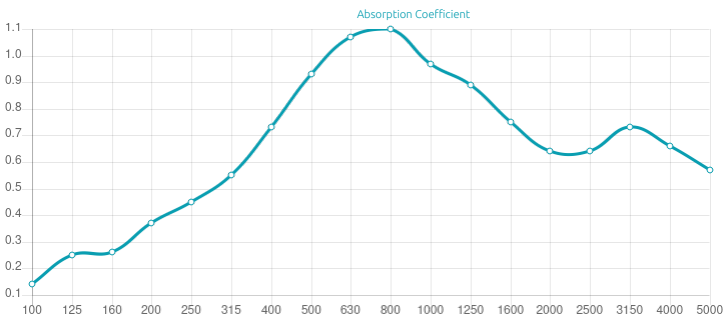

Performance

Technical Information

Features

Type:  
Acoustic Absorber  
Absorption range: 315 Hz to 3150 Hz

Acoustic Class: C |  $(\alpha_w) = 0,75$

Available fire rate:  
FG | Furniture Grade

Materials:  
- Natural wood | Lacquered HMDF  
- Marine grade plywood structural frame  
- Calibrated cell acoustic foam

Four M6 Screw Thread receiver included on each panel.

Dimensions:

FG - LW | 595x595x55mm | 1.98 Kg  
FG - NW | 595x595x55mm | 1.78 Kg

Azteka acoustic panels were designed to reduce standing waves and preventing them from filtering, drastically improving speech clarity. Azteka's performance begins at 315 Hz and offers effective and even absorption up to 3150 Hz. Azteka is an impressive combination of unique Artnovion acoustic design with high-performance acoustical cores. Azteka panels can be effortlessly installed on walls or ceilings.