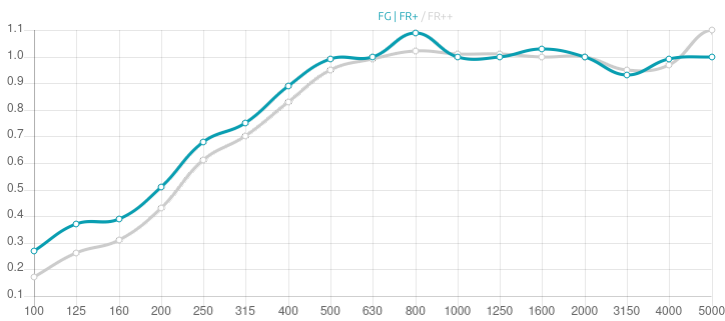

Performance

Technical Information

Features

Type:
Absorber

Absorption range: 160 Hz to 8000 Hz

Acoustic Class: A | (α_w) = 0,95

Available fire rates:

FG | Furniture Grade